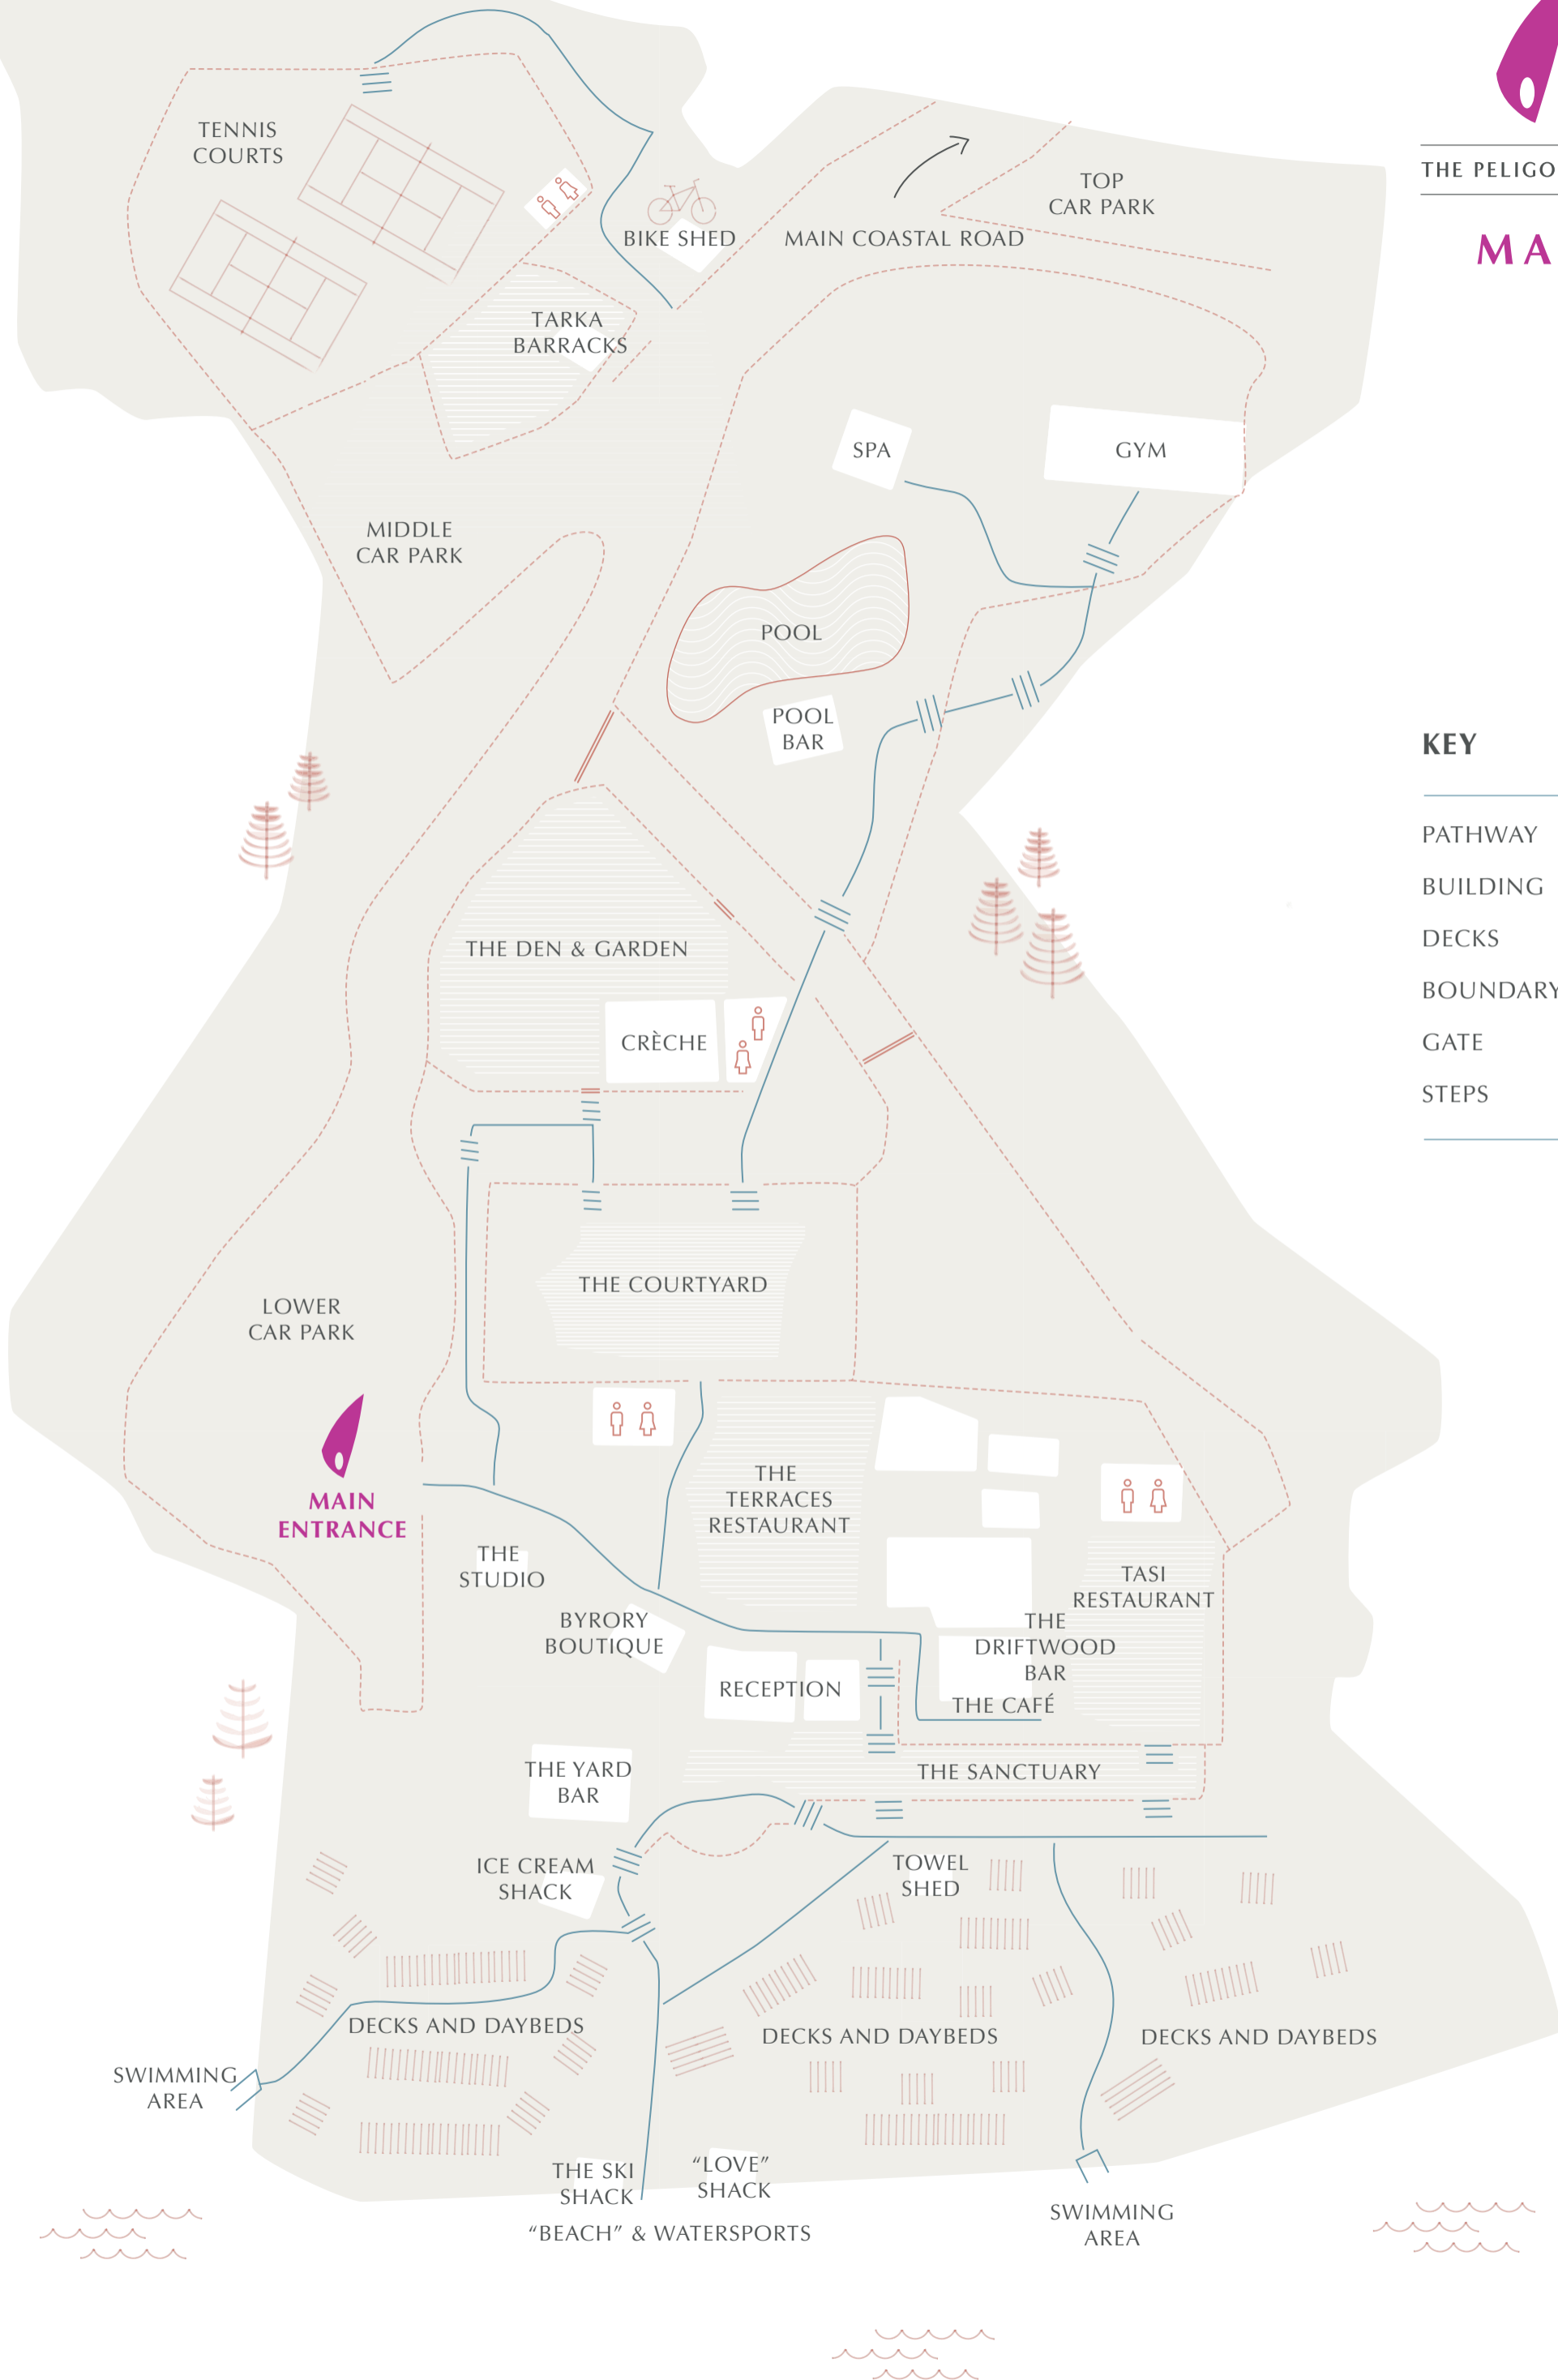

THE PELIGONI CLUB

MAP

KEY

- PATHWAY
- BUILDING
- DECKS
- BOUNDARY
- GATE
- STEPS

* Please note this map is not to scale. It is a familiarisation map that helps you to find your way around The Peligoni Club.